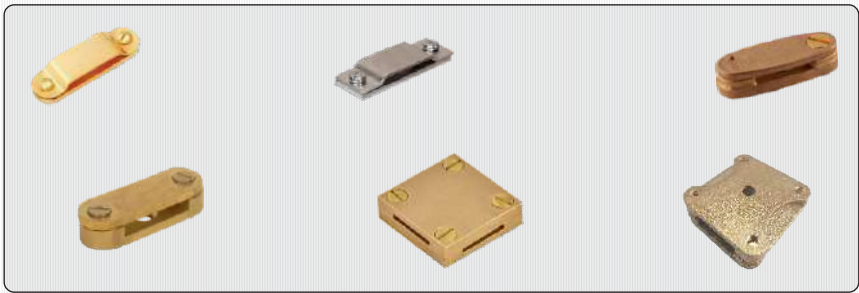

MORE THAN JUST METAL

Manufacturers & Exporters of Brass & Non - Ferrous Components

MORE THAN JUST METAL

TAPE CLAMPS & CLIPS

ROD CLAMPS & CLIPS

U BOLT CLAMPS

AIR TERMINAL BASE / ARRESTER BASE

TEST CLAMPS – OBLONG & SCREW DOWN

MORE THAN JUST METAL

LIGHTNING ARRESTER ASSEMBLY

STEEL EARTHING & GROUNDING ACCESSORIES

MISCELLANEOUS EARTHING & GROUNDING PRODUCTS

COPPER CONDUCTORS

CABLE GLAND & ACCESSORIES

ELECTRICAL & PANEL ACCESSORIES

FLEXIBLE CONDUIT & CONDUIT FITTINGS

LINE TAP / SPLIT BOLTS CONNECTORS

FASTENERS - NUTS, BOLTS, WASHERS & INSERTS

PIPE FITTINGS

BRASS HOSE FITTINGS

TURNED & MACHINED PARTS

CAST & FORGED PARTS

PRESSED SHEET METAL COMPONENTS