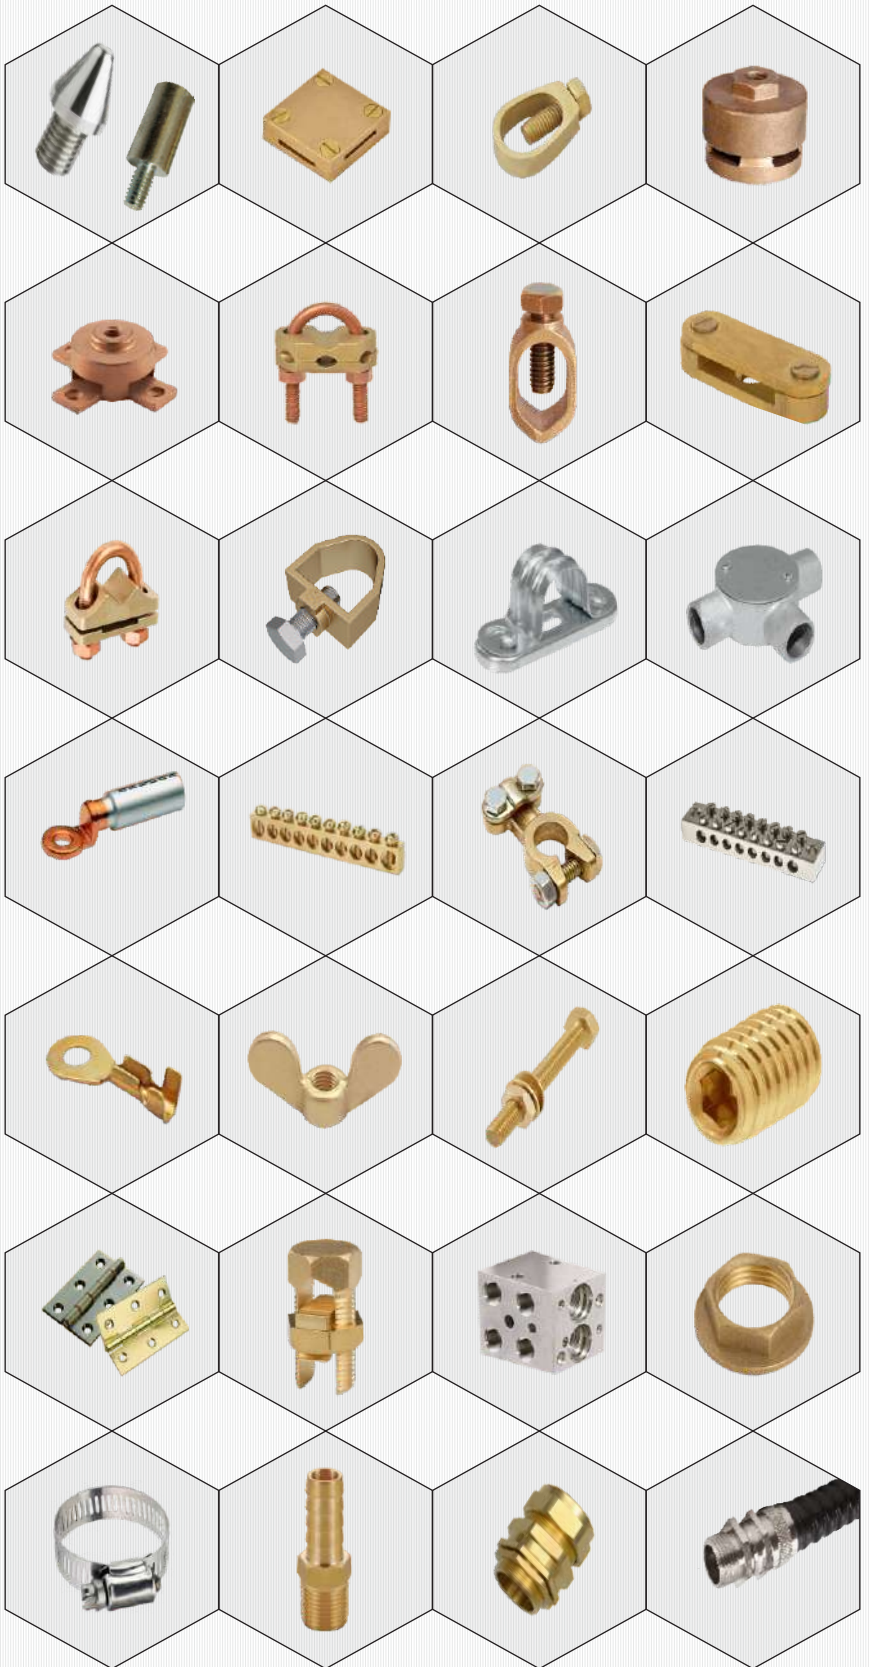

MORE THAN JUST METAL

Manufacturers & Exporters of Brass & Non - Ferrous Components

MORE THAN JUST METAL

TAPE CLAMPS & CLIPS

ROD CLAMPS & CLIPS

U BOLT CLAMPS

AIR TERMINAL BASE / ARRESTER BASE

TEST CLAMPS – OBLONG & SCREW DOWN

MORE THAN JUST METAL

LIGHTNING ARRESTER ASSEMBLY

STEEL EARTHING & GROUNDING ACCESSORIES

MISCELLANEOUS EARTHING & GROUNDING PRODUCTS

COPPER CONDUCTORS

CABLE GLAND & ACCESSORIES

ELECTRICAL & PANEL ACCESSORIES

FLEXIBLE CONDUIT & CONDUIT FITTINGS

LINE TAP / SPLIT BOLTS CONNECTORS

FASTENERS - NUTS, BOLTS, WASHERS & INSERTS

PIPE FITTINGS

BRASS HOSE FITTINGS

TURNED & MACHINED PARTS

CAST & FORGED PARTS

PRESSED SHEET METAL COMPONENTS